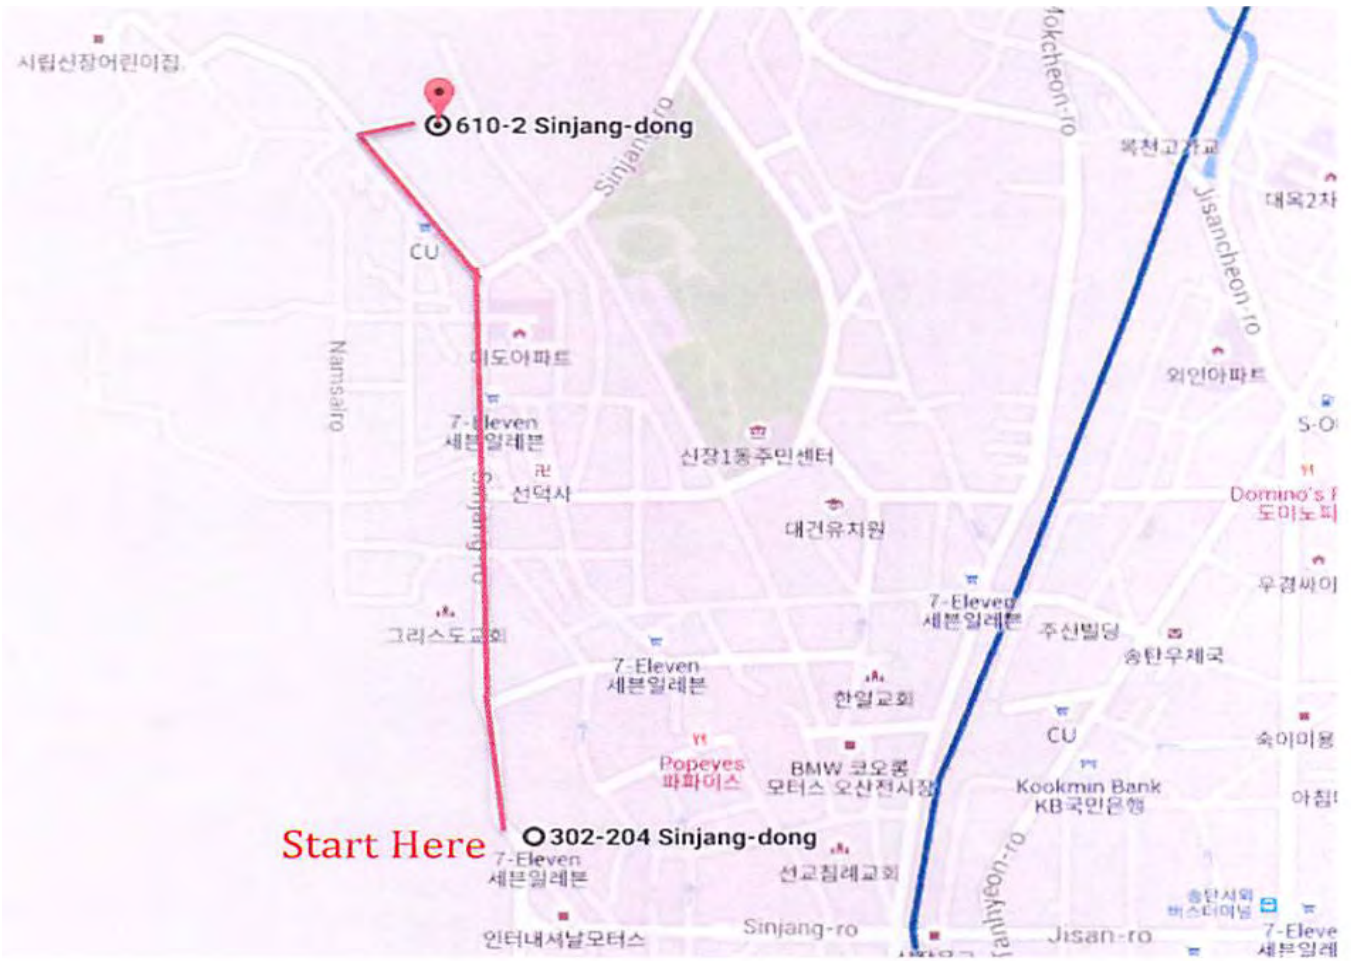

### KIDS KIDS CENTER

ADDRESS: 610-2 Sinjang-dong, Pyeongtaek-si, Gyeonggi-do

PHONE: 031-666-8901 or 666- 8902

Additional Info: odustla@naver.com

- ~1.7 mi from installation
- Capacity: 186
- 7 months-5 years of age
- Prices vary by age group (range from 416000 to 454000 won/month)
- Hours of operation: 0730-1800\*(willing to open earlier to accommodate families)
- Korean/English spoken
- Meals provided: breakfast, morning snack, lunch and afternoon snack
- Closed Korean Holiday
- Closed Summer and Winter break (If there are students who need the program, center will open with limited number of teachers)
- Shuttle bus: pick up outside main gate, time will be scheduled

#### Map guide to Kids Kids Day Care

Address: 610-2 Sinjang- dong, Pyeongtaek-si, Gyeonggi-do

\*We used the 7 eleven (corner store) across the street from main gate as a start location.

1. Turn left out of main gate
2. Keep straight
3. Keep left at the split in the road
4. Pass by the GS 25 Store on the left side of the road
5. Slow down look to the right side.
6. Turn right into the driveway of the school

### Map guide to Yujin Preschool

Address: 1134 Songbuk-dong, Pyeongtaek-si, Gyeonggi-do

\*We used the 7 eleven (corner store) across the street from main gate as a start location.

1. Turn right out of Main gate.
2. Turn left at the intersection (triangle of death)
3. Turn right at Lotteria. (Korean version of McDonalds).
4. Make the first left.
5. Turn left into apartment complex
6. Follow the street around.
7. Make the first left
8. You have arrived at your location

### Map Guide to Victory Baptist Preschool

Address: Gyeonggi-do, Pyeongtaek-si, Gyeonggi-do Godeok-myeon Godeokbuk-ro 81-4