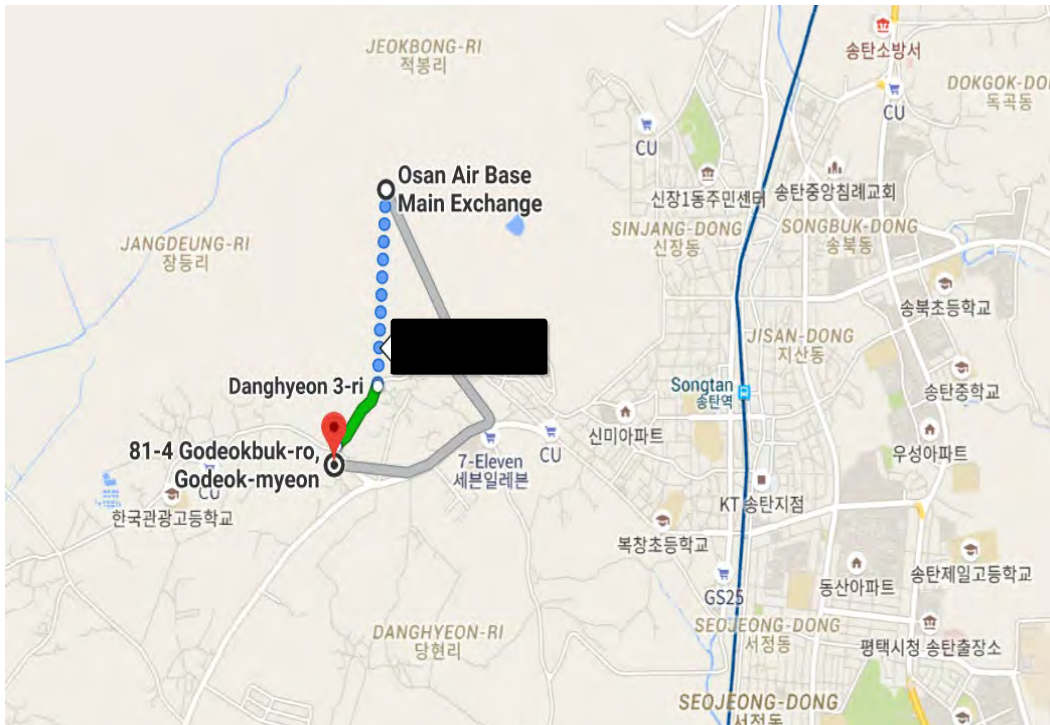

Victory Baptist Preschool

ADDRESS: Gyeonggi-do, Pyeongtaek-si, Gyeonggi-do Godeok-myeon Godeokbuk-ro 81-4

PHONE: 031-667-0355

Additional Info:

- ~82 Meters from installation (ROK Gate)
- Capacity: 94
- 4-5 years of age
- Hours of operation: 09:00 am to 2:00 pm
- Korean/English spoken
- Meals provided: no.
- Closed American Holiday
- Contact the school directly for more details

Map Guide to Victory Baptist Preschool

Address: Gyeonggi-do, Pyeongtaek-si, Gyeonggi-do Godeok-myeon Godeokbuk-ro 81-4

Directions from the ROK Gate

1. Coming from the ROK gate make a right.
2. At the red light, make a left.
3. Immediately after the red light, the school is on the right hand side of the road.