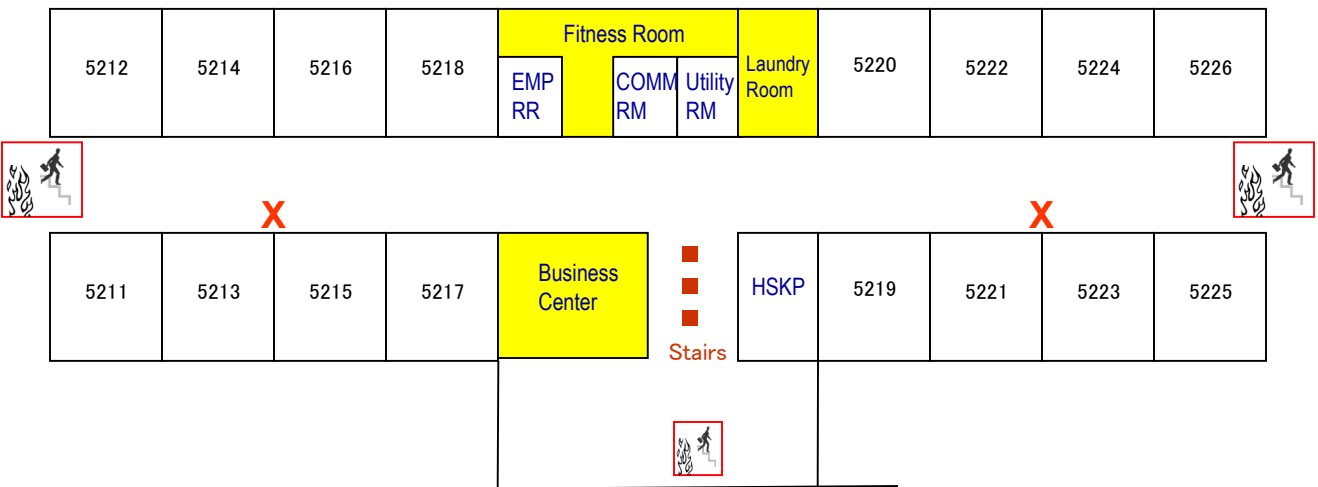

Level 2 / Bldg 709

IN CASE OF FIRE OR EMERGENCY EVACUATION

*Please exit in a calm and orderly manner using the safest and most direct evacuation route

*Remain at a safe distance from the building until directed by Base Safety Personnel

= Fire Exit

X = Fire Extinguishers