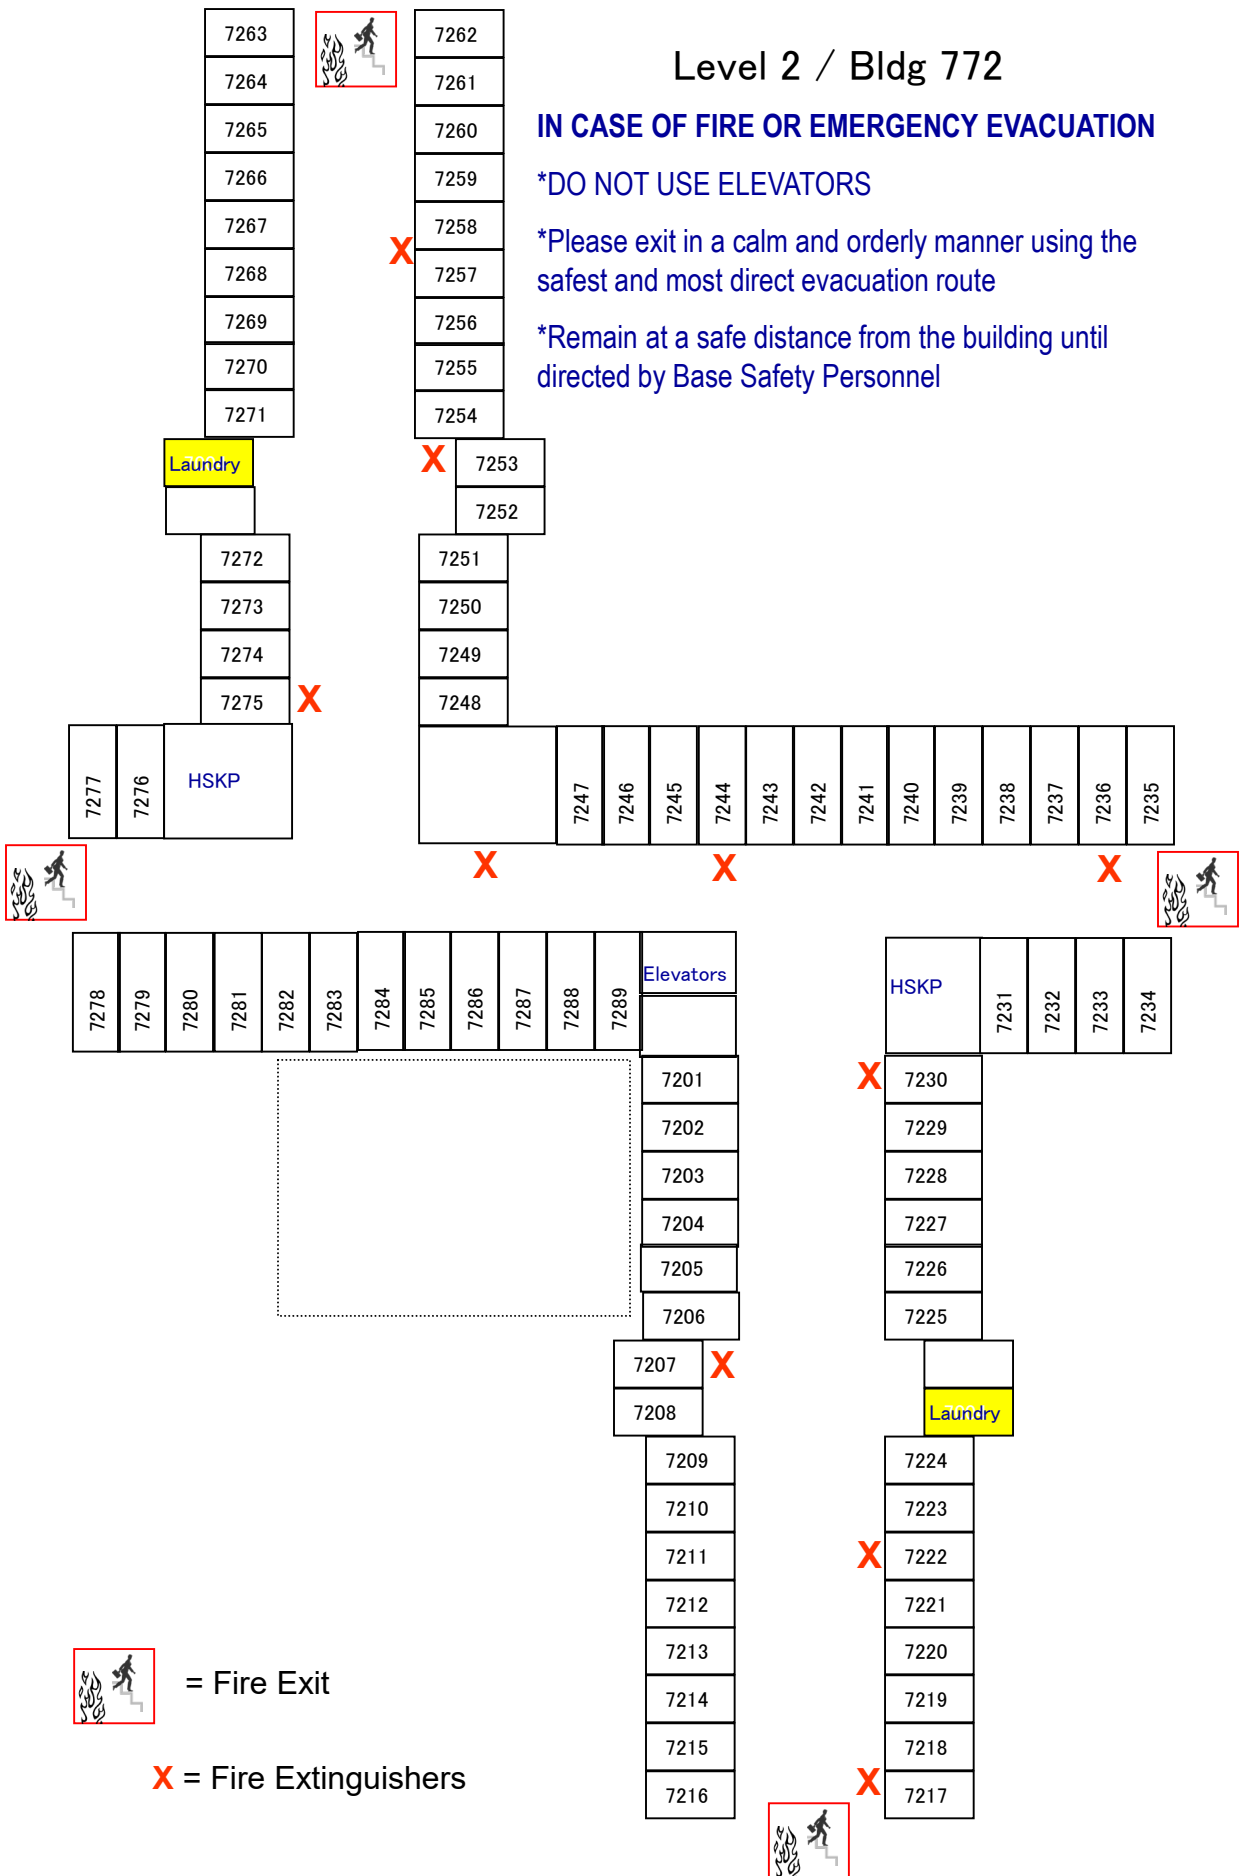

Level 2 / Bldg 772

IN CASE OF FIRE OR EMERGENCY EVACUATION

*DO NOT USE ELEVATORS

*Please exit in a calm and orderly manner using the safest and most direct evacuation route

*Remain at a safe distance from the building until directed by Base Safety Personnel

= Fire Exit

X = Fire Extinguishers