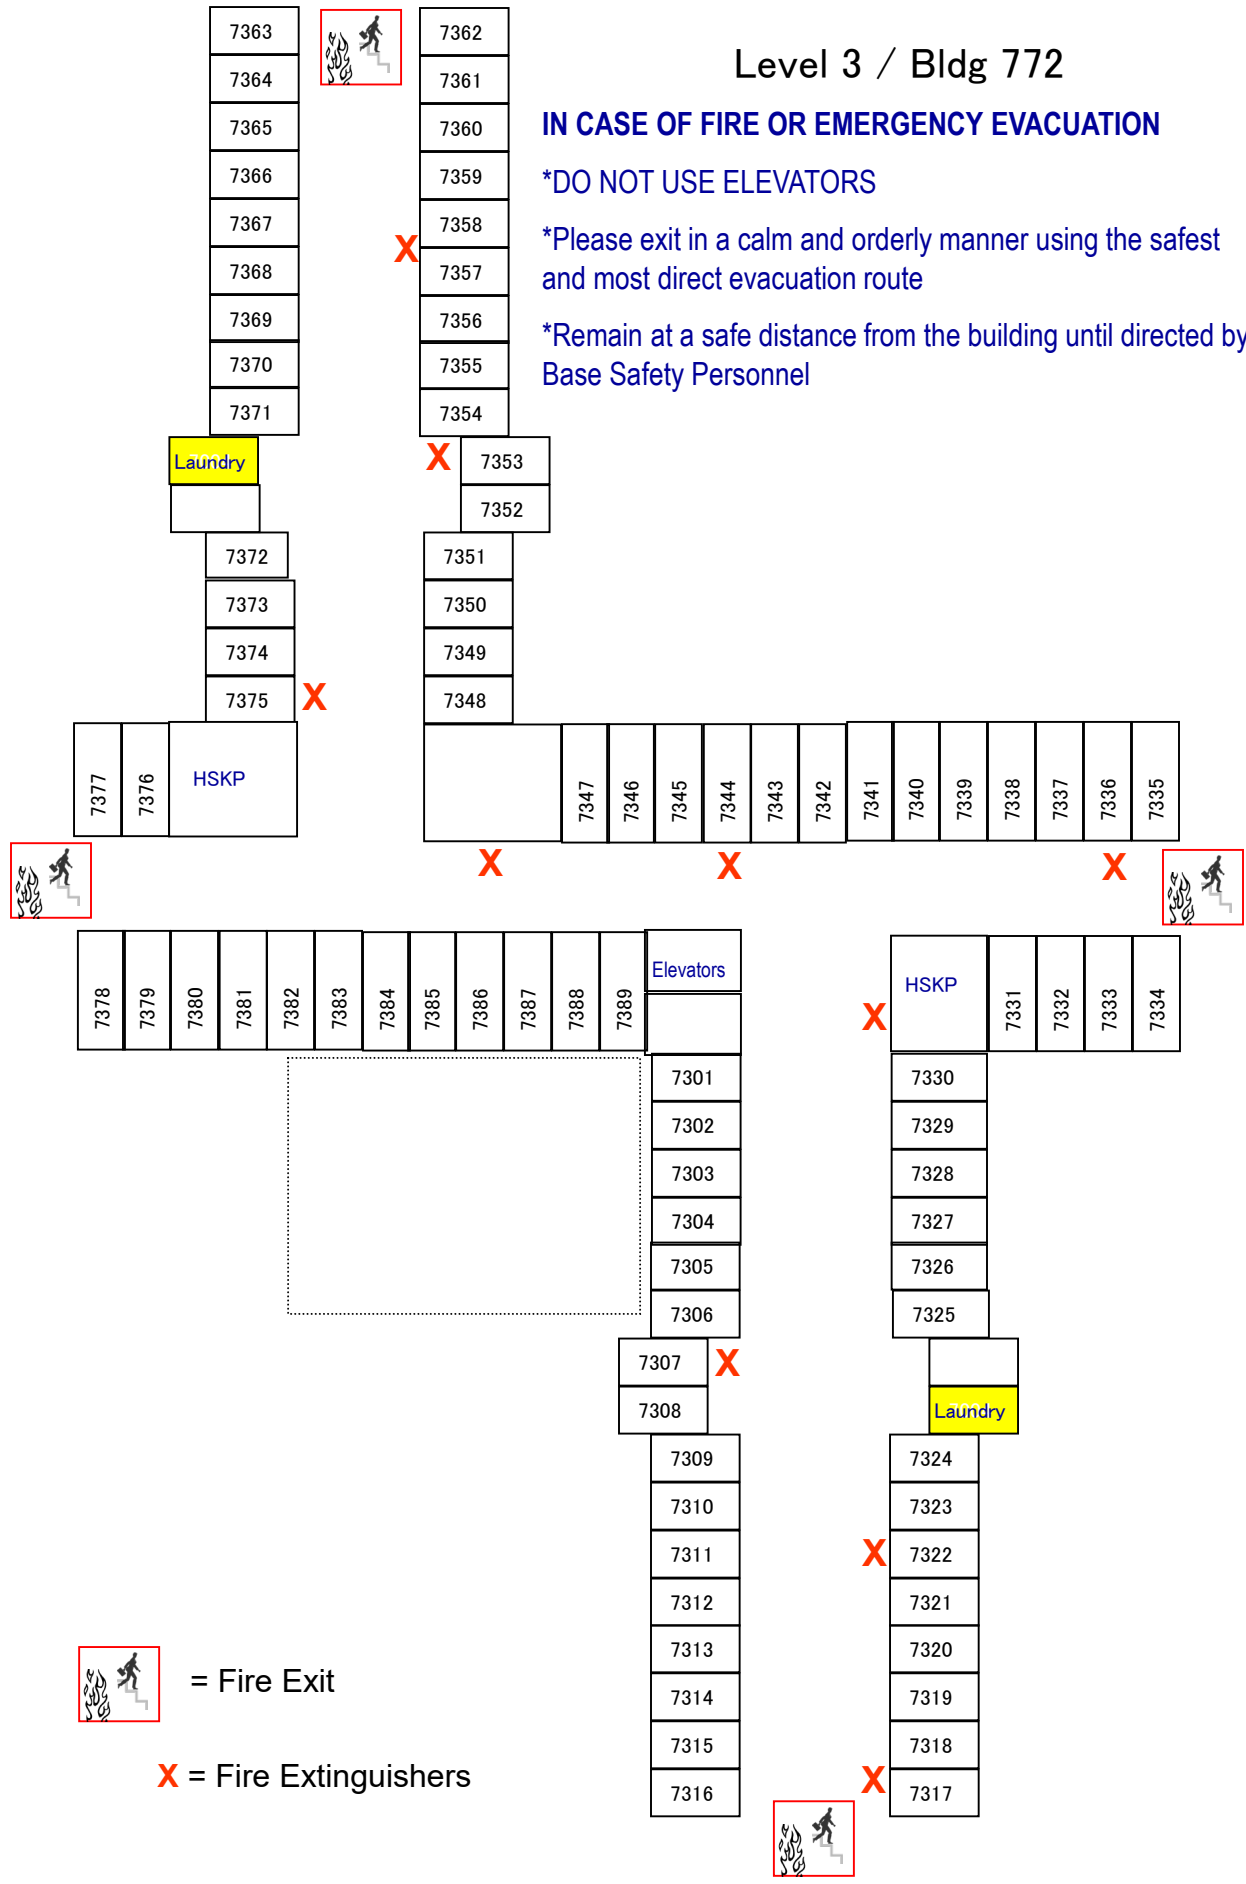

Level 3 / Bldg 772

IN CASE OF FIRE OR EMERGENCY EVACUATION

*DO NOT USE ELEVATORS

*Please exit in a calm and orderly manner using the safest and most direct evacuation route

*Remain at a safe distance from the building until directed by Base Safety Personnel

= Fire Exit

X = Fire Extinguishers