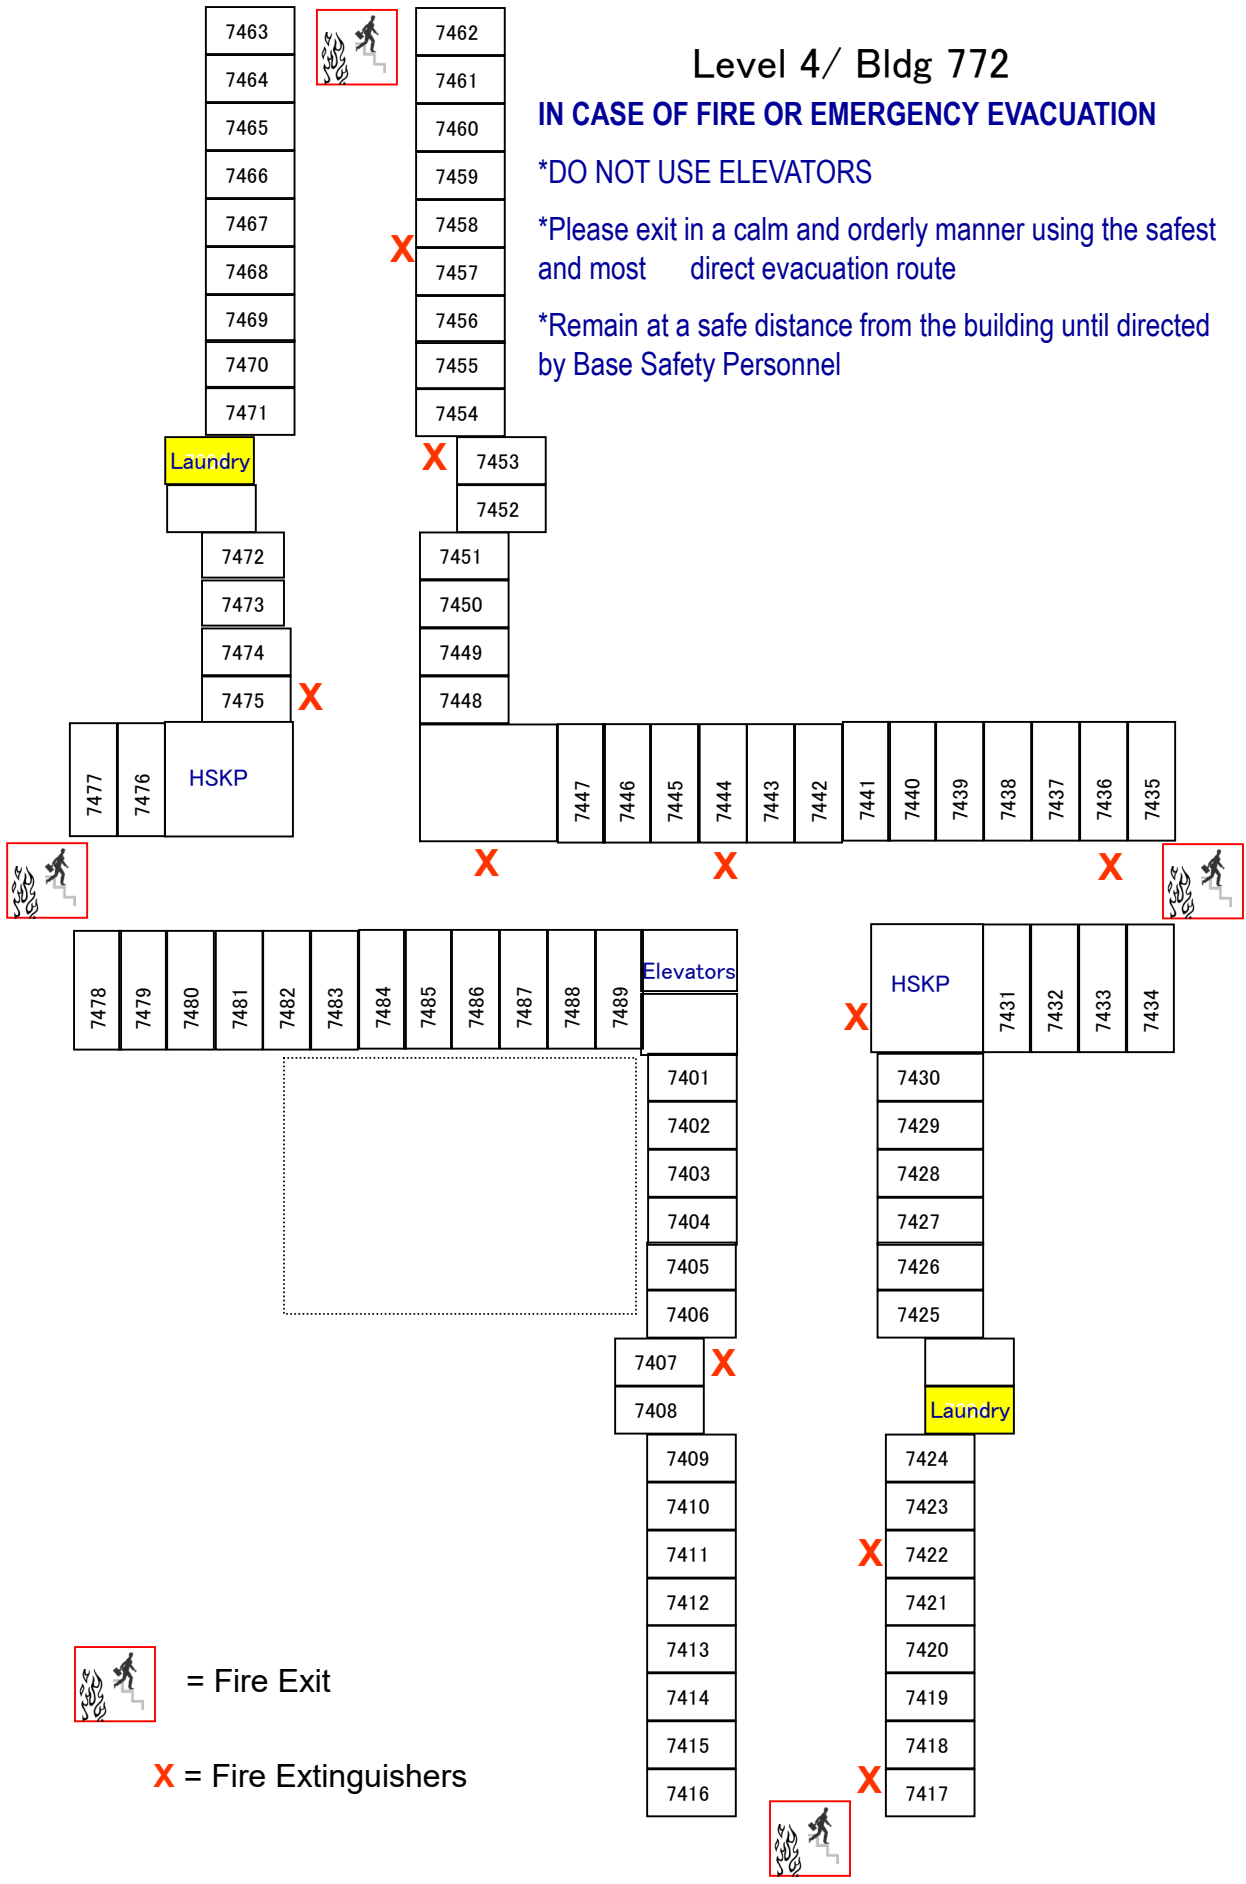

Level 4/ Bldg 772

IN CASE OF FIRE OR EMERGENCY EVACUATION

*DO NOT USE ELEVATORS

*Please exit in a calm and orderly manner using the safest and most direct evacuation route

*Remain at a safe distance from the building until directed by Base Safety Personnel

= Fire Exit

X = Fire Extinguishers