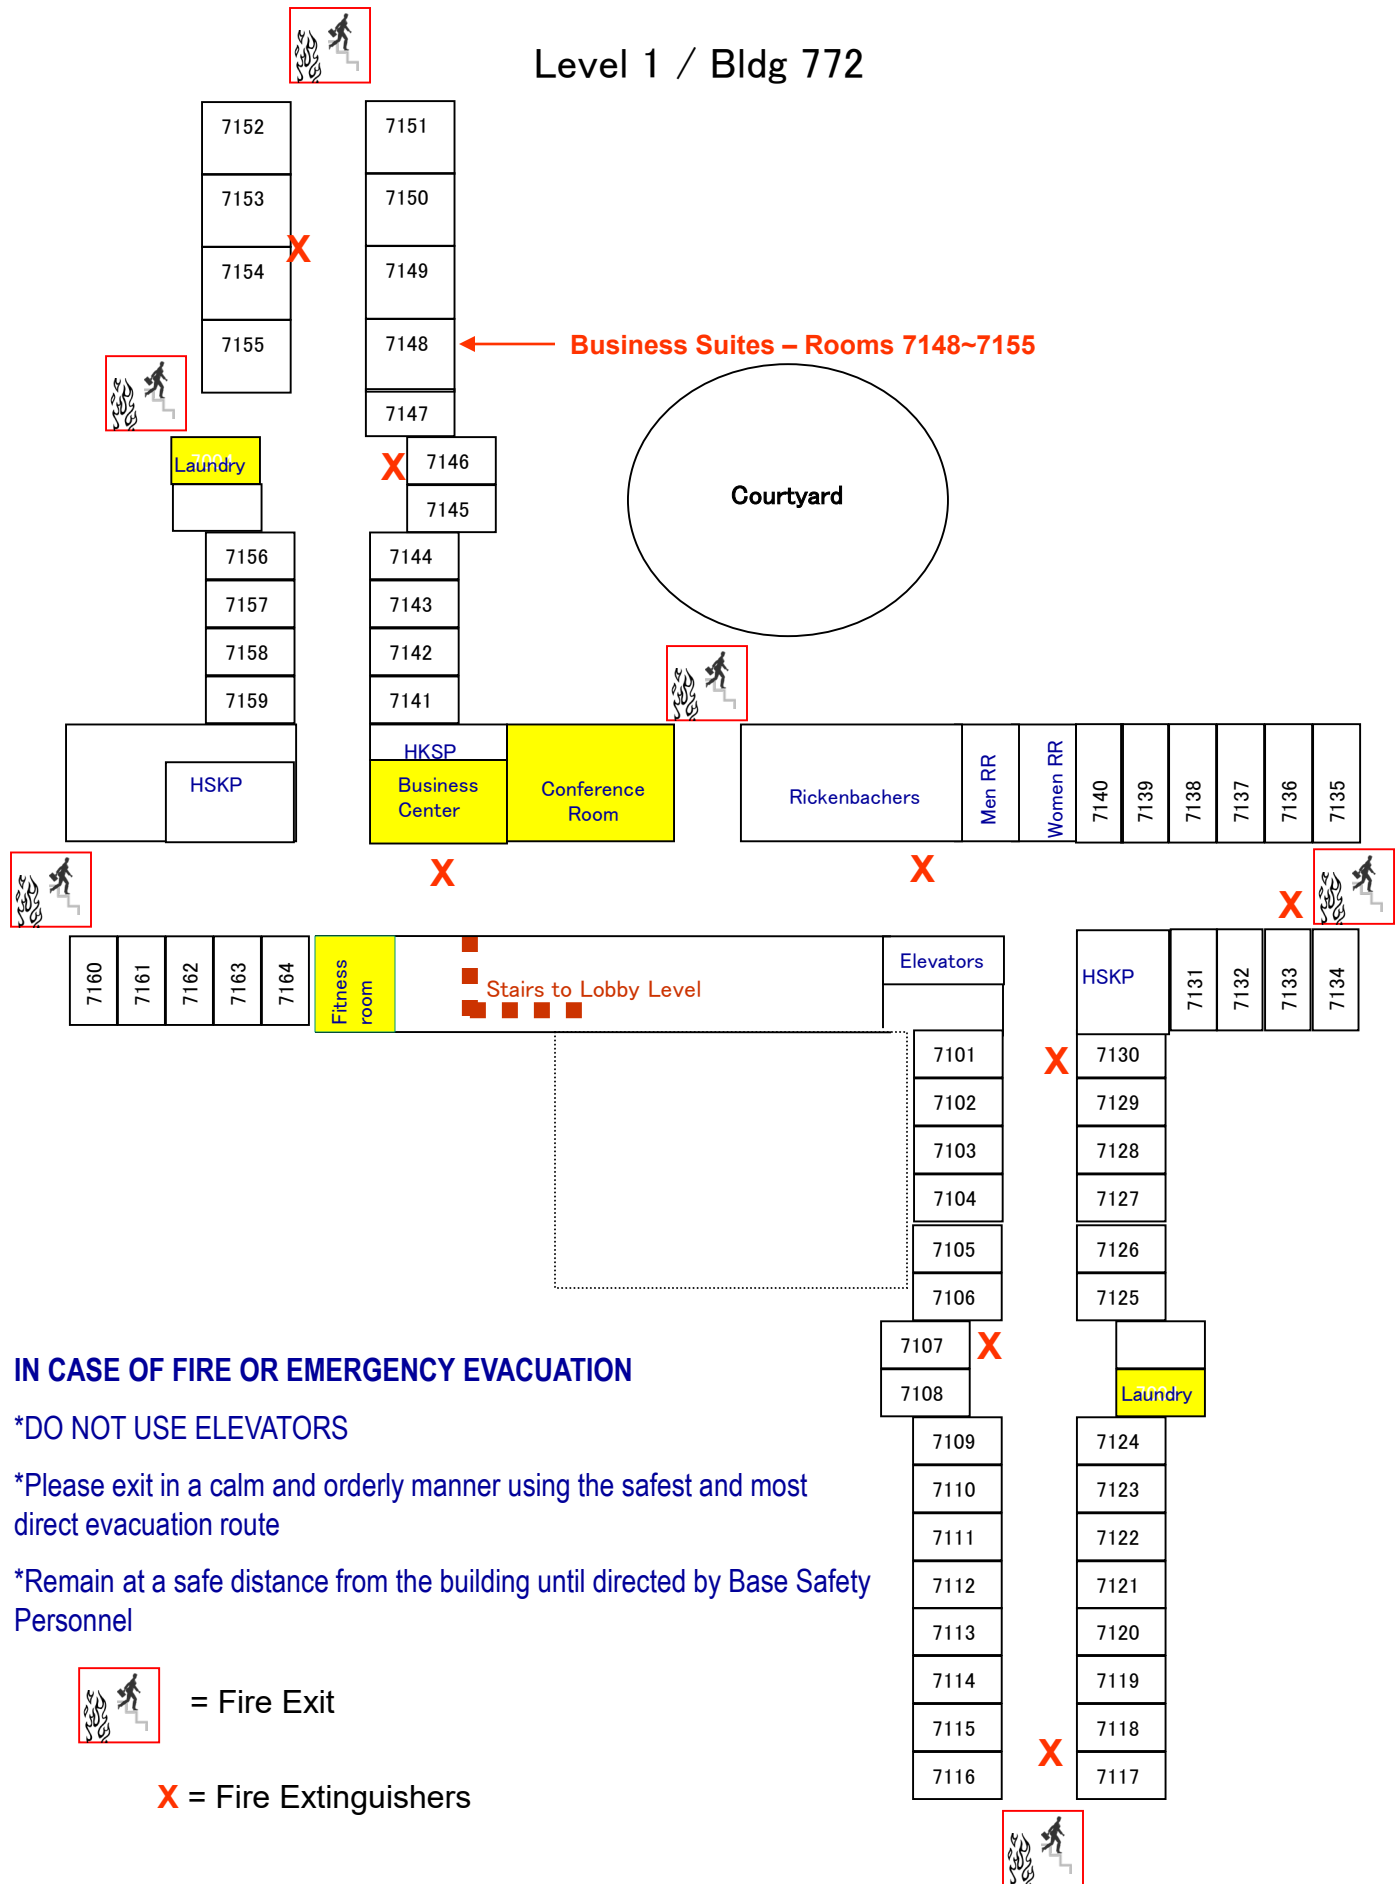

Lobby Level / Bldg 772

IN CASE OF FIRE OR EMERGENCY EVACUATION

*DO NOT USE ELEVATORS

*Please exit in a calm and orderly manner using the safest and most direct evacuation route

*Remain at a safe distance from the building until directed by Base Safety Personnel

Level 1 / Bldg 772

Business Suites – Rooms 7148-7155

IN CASE OF FIRE OR EMERGENCY EVACUATION

- *DO NOT USE ELEVATORS
- *Please exit in a calm and orderly manner using the safest and most direct evacuation route
- *Remain at a safe distance from the building until directed by Base Safety Personnel