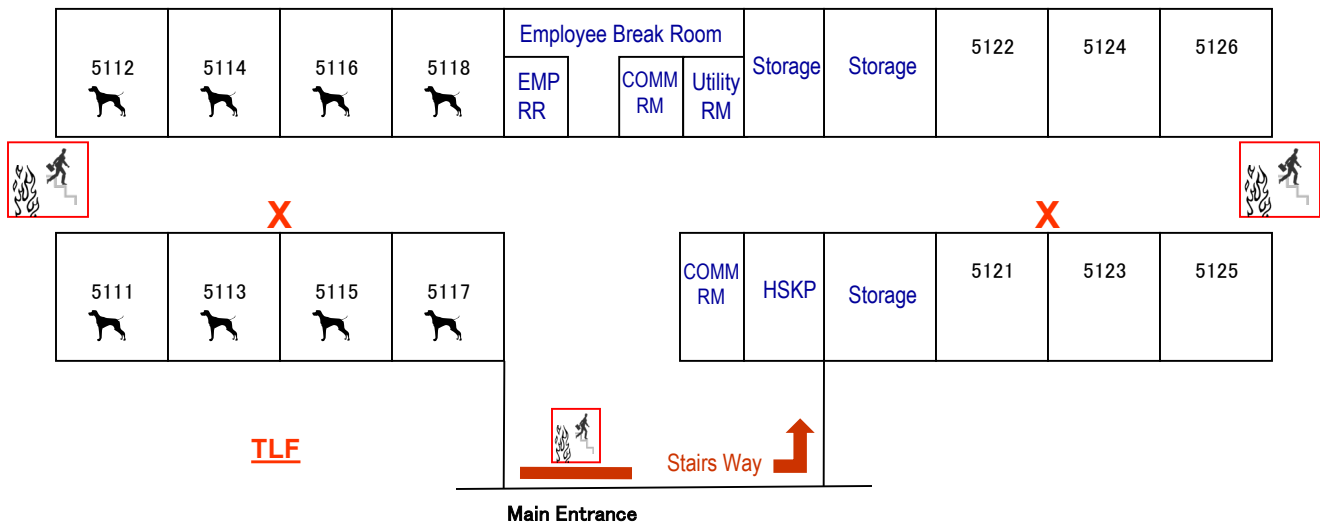

Level 1 / Bldg 709

IN CASE OF FIRE OR EMERGENCY EVACUATION

*Please exit in a calm and orderly manner using the safest and most direct evacuation route

*Remain at a safe distance from the building until directed by Base Safety Personnel

PARKING LOT

= Fire Exit

= Fire Extinguishers

= Pet Rooms: 5111 - 5118